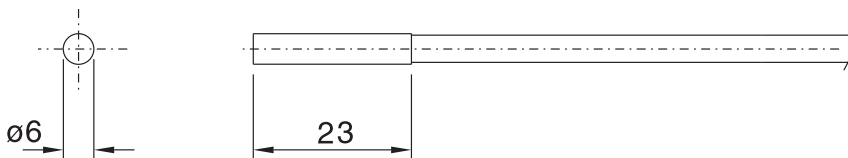

DIMENSIONS (mm)